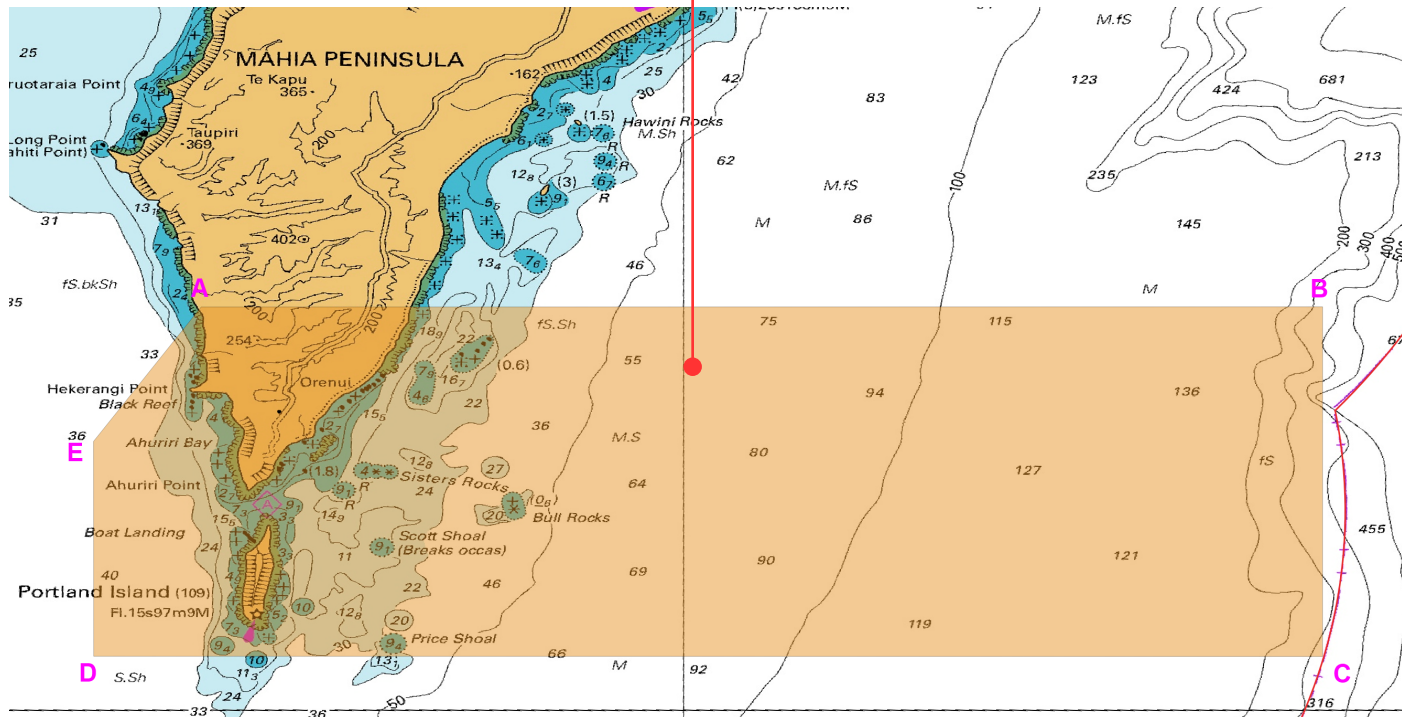

## MARINE ACCESS

There are safety zones in place during a launch which include an area of water around the launch site.

A Marine Safety Zone could be active between 09:30 - 16:00 from Sunday 17 March - Saturday 6 April 2019.

Check [www.rocketlab.co.nz/launch/mahia-information](http://www.rocketlab.co.nz/launch/mahia-information) to see if these zones are active, or Range Control on launch days via VHF Channel 7.

All marine safety zones are detailed in a Notice to Mariners, Coastal Navigational Warnings, and NAVAREA XIV warnings.

## MARINE SAFETY ZONE COORDINATES

- A.** 39 deg 12.50' S 177 deg 51.00' E
- B.** 39 deg 12.50' S 178 deg 11.90' E
- C.** 39 deg 19.00' S 178 deg 11.90' E
- D.** 39 deg 19.00' S 177 deg 49.00' E
- E.** 39 deg 15.00' S 177 deg 49.00' E

Figure 3