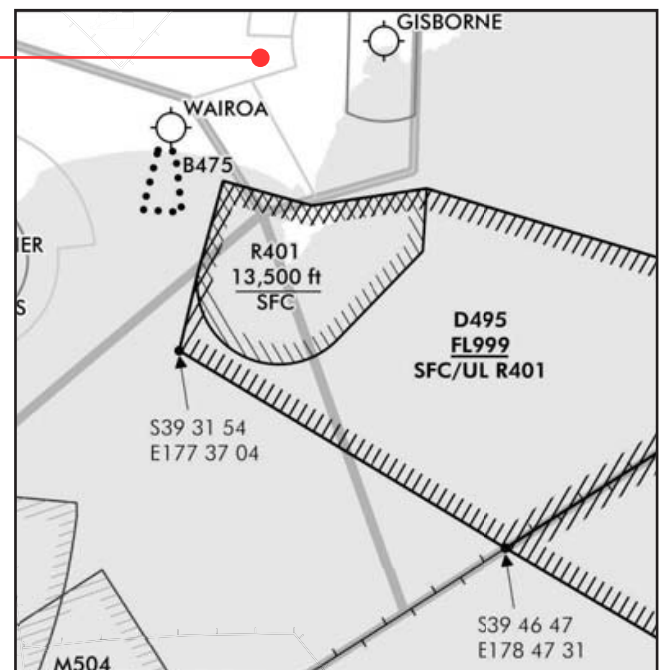

**Restricted and Danger Areas could be in place between 11:00 - 16:05 from Sunday 17 March - Saturday 6 April 2019.**

Pilots are advised of any airspace changes at the Airways Internet Flight Information Service ([www.ifis.airways.co.nz/](http://www.ifis.airways.co.nz/)). Further details can be found in the Aeronautical Information Publication Supplement (<http://aip.net.nz/>).

The launch tracking systems can interfere with drones and potentially cause significant damage to equipment. Therefore, the use of drones is not permitted during launch activity.

Figure 2

## MARINE ACCESS

There are safety zones in place during a launch which include an area of water around the launch site.

A Marine Safety Zone could be active between 09:30 - 16:00 from Sunday 17 March - Saturday 6 April 2019.