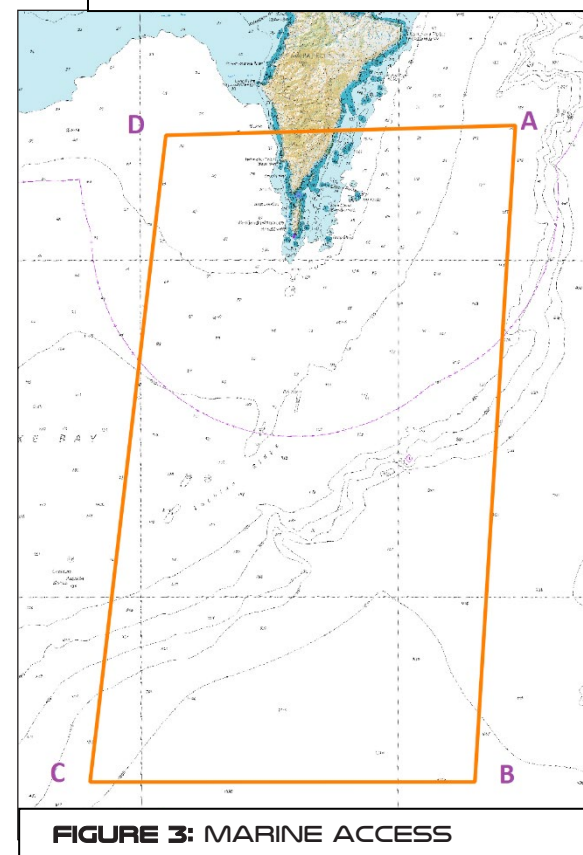

Land safety zones (See Fig. 1)

Road closures will be in place from:
6hrs before until 30 min after the launch window closes

The safety zone on land is within the boundaries of privately-owned Onenui Station, including Portland Island (Waikawa). There is no public access to the launch site. Temporary road closures will be in place on Mahia East Coast Road, and the unformed Tawapata Road, on launch days. All residents will be able to access their properties, but the public will be turned around at the closure point marked on Figure 1.

Airspace safety zones (See Fig. 2)

Air space closures will be in place from:
30min before until 35min after the launch window closes

Air space is restricted over the launch site and the rocket's projected flight path on launch days. Special use airspace in relation to the launch is disseminated via NOTAM. The use of drones is not permitted during launch activity.

Marine safety zones (See Fig. 3)

A Marine Safety Zone will be active from:
2hrs before until 30 min after the launch window closes

Vessels are not permitted in the safety zone when active. Any vessels wishing to cross the area indicated on the map are asked to contact Rocket Lab Range Control on VHF Channel 7 or Channel 16. VHF Channel 79 broadcasts up-to-date information 24/7 on the status of the Marine Safety Zone. The Marine Safety Zone is detailed in Coastal Navigational Warnings and NAVAREA XIV Warnings. Launch safety information is also detailed in NZ Annual Notices to Mariners Ch19.

A	39°12.00" S	178°09.00" E
B	39°51.00" S	178°06.00" E
C	39°51.00" S	177°36.00" E
D	39°12.60" S	177°42.00" E

FIGURE 1: ROAD ACCESS

FIGURE 2: AIR ACCESS

FIGURE 3: MARINE ACCESS

WATCH THE LIVESTREAM: [ROCKETLABUSA.COM/LIVE-STREAM](https://rocketlabusa.com/live-stream)
FOLLOW US ON TWITTER: @ROCKETLAB CALL US ON 0800 110 623.