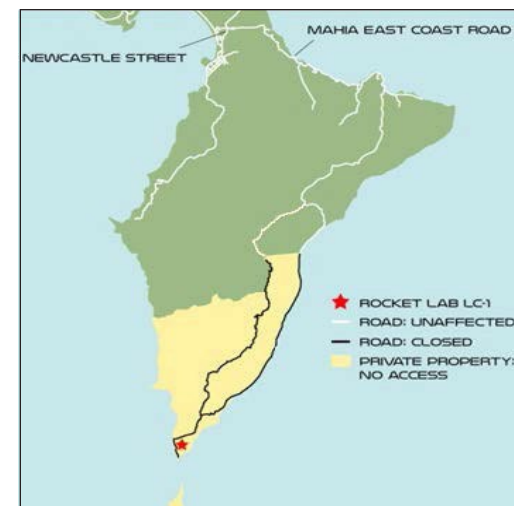

Land safety zones (See Fig. 1)

Road closures will be in place from:
6hrs before until 30 min after the launch window closes

The safety zone on land is within the boundaries of privately-owned Onenui Station, including Portland Island (Waikawa). There is no public access to the launch site. Temporary road closures will be in place on Mahia East Coast Road, and the unformed Tawapata Road, on launch days. All residents will be able to access their properties, but the public will be turned around at the closure point marked on Figure 1.

Airspace safety zones (See Fig. 2)

Air space closures will be in place from:
30min before until 35min after the launch window closes

Air space is restricted over the launch site and the rocket's projected flight path on launch days. Special use airspace in relation to the launch is disseminated via NOTAM. The use of drones is not permitted during launch activity.

Marine safety zones (See Fig. 3)

A Marine Safety Zone will be active from:
2hrs before until 30 min after the launch window closes

Vessels are not permitted in the safety zone when active. Any vessels wishing to cross the area indicated on the map are asked to contact Rocket Lab Range Control on VHF Channel 7 or Channel 16. VHF Channel 79 broadcasts up-to-date information 24/7 on the status of the Marine Safety Zone. The Marine Safety Zone is detailed in Coastal Navigational Warnings and NAVAREA XIV Warnings. Launch safety information is also detailed in NZ Annual Notices to Mariners Ch19.

A	39°12.00" S	178°09.00" E
B	39°51.00" S	178°06.00" E
C	39°51.00" S	177°36.00" E
D	39°12.60" S	177°42.00" E

FIGURE 1: ROAD ACCESS

FIGURE 2: AIR ACCESS

FIGURE 3: MARINE ACCESS

WATCH THE LIVESTREAM: [ROCKETLABUSA.COM/LIVE-STREAM](https://rocketlabusa.com/live-stream)
FOLLOW US ON TWITTER: @ROCKETLAB CALL US ON 0800 110 623.