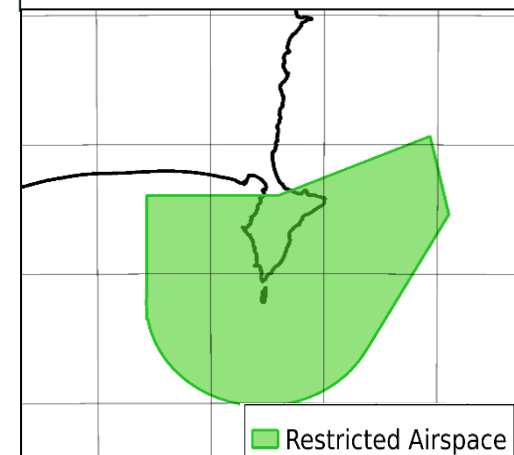

Airspace safety zones (See Fig. 2)

Air space closures will be in place from:
30min before until 35min after the launch window closes

Air space is restricted over the launch site and the rocket's projected flight path on launch days. Special use airspace in relation to the launch is disseminated via NOTAM. The use of drones is not permitted during launch activity.

Marine safety zones (See Fig. 3)

A Marine Safety Zone will be active from:
2hrs before until 30 min after the launch window closes

Vessels are not permitted in the safety zone when active. Any vessels wishing to cross the area indicated on the map are asked to contact Rocket Lab Range Control on VHF Channel 7 or Channel 16. VHF Channel 79 broadcasts up-to-date information 24/7 on the status of the Marine Safety Zone. The Marine Safety Zone is detailed in Coastal Navigational Warnings and NAVAREA XIV Warnings. Launch safety information is also detailed in NZ Annual Notices to Mariners Ch19.

A	39°12.00" S	178°09.00" E
B	39°51.00" S	178°06.00" E
C	39°51.00" S	177°36.00" E
D	39°12.60" S	177°42.00" E

FIGURE 1: ROAD ACCESS

FIGURE 2: AIR ACCESS

FIGURE 3: MARINE ACCESS

WATCH THE LIVESTREAM: [ROCKETLABUSA.COM/LIVE-STREAM](https://rocketlabusa.com/live-stream)
FOLLOW US ON TWITTER: @ROCKETLAB CALL US ON 0800 110 623.